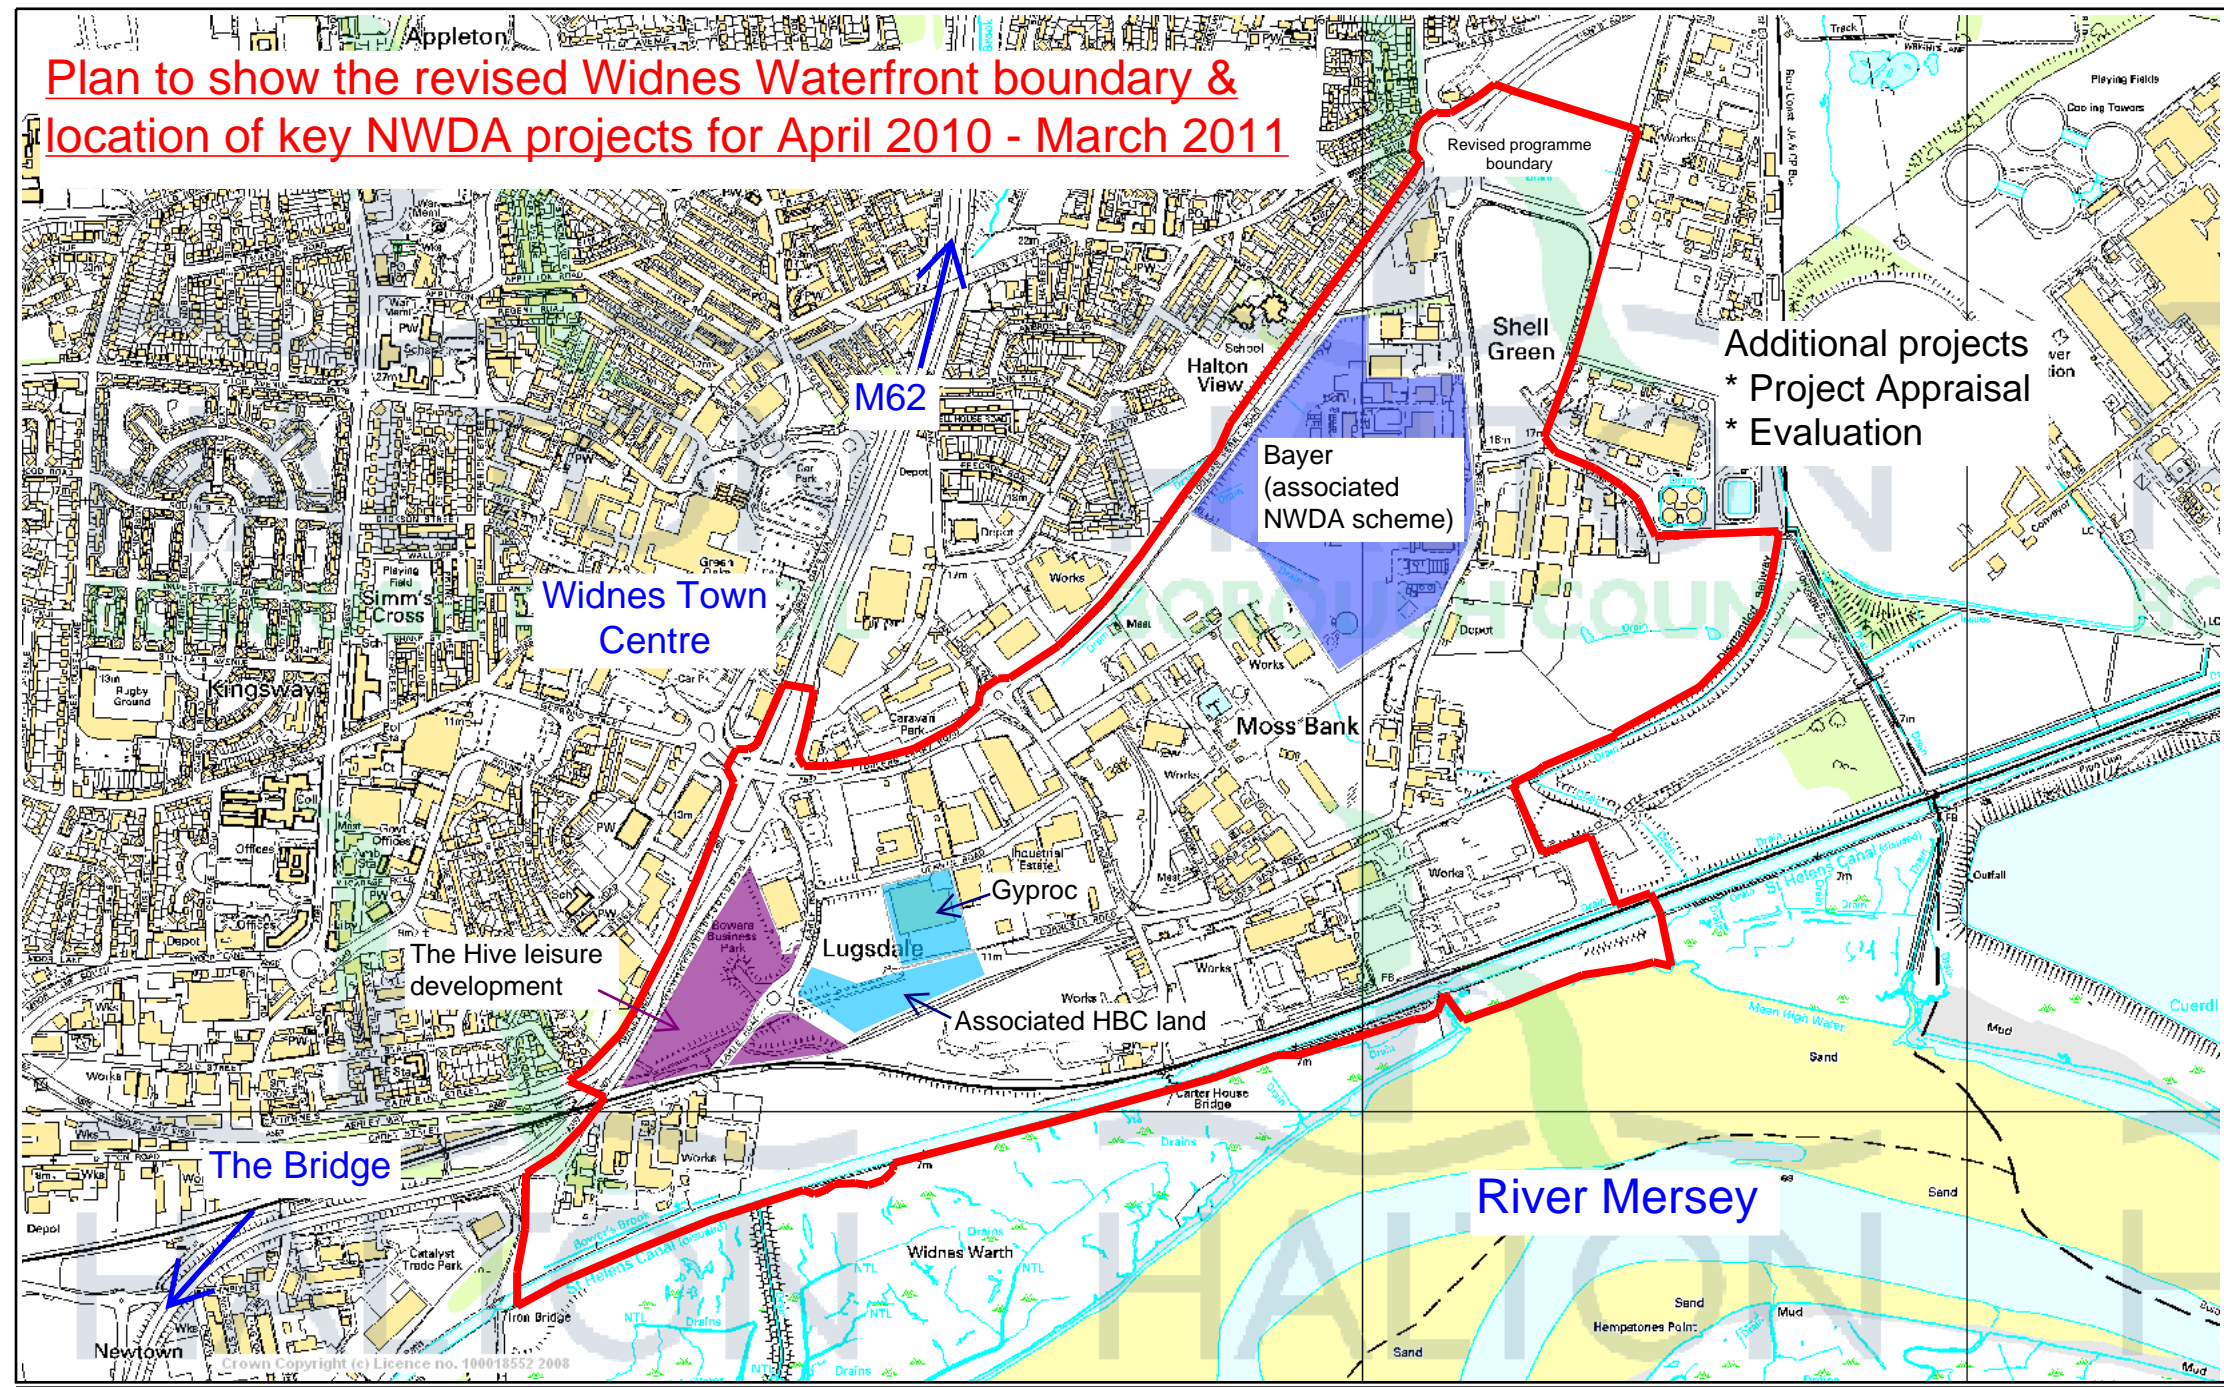

Plan to show the revised Widnes Waterfront boundary & location of key NWDA projects for April 2010 - March 2011

Reproduced from the Ordnance Survey mapping with the permission of the controller of Her Majesty's Stationery Office Crown Copyright. Unauthorised reproduction infringes Crown Copyright and may lead to prosecution or civil proceedings.
Halton Borough Council Licence Number 100018552 2007